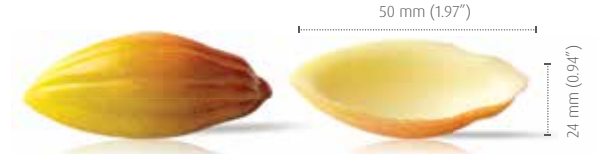

INNOVATION IN
CHOCOLATE

47 mm (1.85") **NEW**

170 mm (6.69")

Rectangle ladybug
77231 (18 pcs)

30 mm (1.18") **NEW**

35mm (1.38")

Butterfly
77246 (120 pcs)

± 25 mm (0.98")

± 70-80 mm (2.76-3.15")

Feather artisanal
77102 (126 pcs)

± 27 mm (1.06")

± 66 mm (2.60")

Flame
77071 (144 pcs)

Acorn
77080 (40 pcs)

Rising sun
77076 (40 pcs)

Mini toadstool
77242 (756 pcs)

Cocoa bean
77063 (100 pcs)

Diamond
77180 (80 pcs)

Pearl
77140 (120 pcs)

Heart white
77067 (32 pcs)

Sweet heart
77065 (64 pcs)

White leaf 3D
77087 (96 pcs)

Holly leaf
77069 (180 pcs)

Oak leaf
77204 (156 pcs)