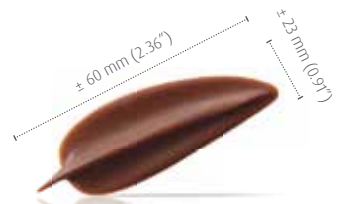

INNOVATION IN
CHOCOLATE

47 mm (1.85") **NEW**

170 mm (6.69")

Rectangle ladybug
77231 (18 pcs)

30 mm (1.18") **NEW**

35mm (1.38")

Butterfly
77246 (120 pcs)

± 25 mm (0.98")

± 70-80 mm (2.76-3.15")

Feather artisanal
77102 (126 pcs)

± 27 mm (1.06")

± 66 mm (2.60")

Flame
77071 (144 pcs)

Acorn
77080 (40 pcs)

Rising sun
77076 (40 pcs)

Mini toadstool
77242 (756 pcs)

Cocoa bean
77063 (100 pcs)

Diamond
77180 (80 pcs)

Pearl
77140 (120 pcs)

Heart white
77067 (32 pcs)

Sweet heart
77065 (64 pcs)

White leaf 3D
77087 (96 pcs)

Holly leaf
77069 (180 pcs)

Oak leaf
77204 (156 pcs)

Elegance milk
77056 (160 pcs)

Chocolate rose red
77193 (15 pcs)

Chocolate rose
77064 (15 pcs)

Chocolate rose mini
77290 (45 pcs)

Tournesol
77177 (72 pcs)

Collar sheet long dark/white
15035 (75 pcs)
for a cake of Ø 260 mm