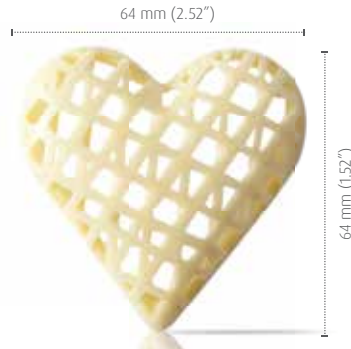

INNOVATION IN
CHOCOLATE

47 mm (1.85") **NEW**

170 mm (6.69")

Rectangle ladybug
77231 (18 pcs)

30 mm (1.18") **NEW**

35mm (1.38")

Butterfly
77246 (120 pcs)

± 25 mm (0.98")

± 70-80 mm (2.76-3.15")

Feather artisanal
77102 (126 pcs)

± 27 mm (1.06")

± 66 mm (2.60")

Flame
77071 (144 pcs)

Acorn
77080 (40 pcs)

Rising sun
77076 (40 pcs)

Mini toadstool
77242 (756 pcs)

Cocoa bean
77063 (100 pcs)

Diamond
77180 (80 pcs)

Pearl
77140 (120 pcs)

Heart white
77067 (32 pcs)

Sweet heart
77065 (64 pcs)

White leaf 3D
77087 (96 pcs)

Holly leaf
77069 (180 pcs)

Oak leaf
77204 (156 pcs)

Elegance milk
77056 (160 pcs)

Chocolate rose red
77193 (15 pcs)

Chocolate rose
77064 (15 pcs)

Chocolate rose mini
77290 (45 pcs)

Tournesol
77177 (72 pcs)

Collar sheet long dark/white
15035 (75 pcs)
for a cake of Ø 260 mm